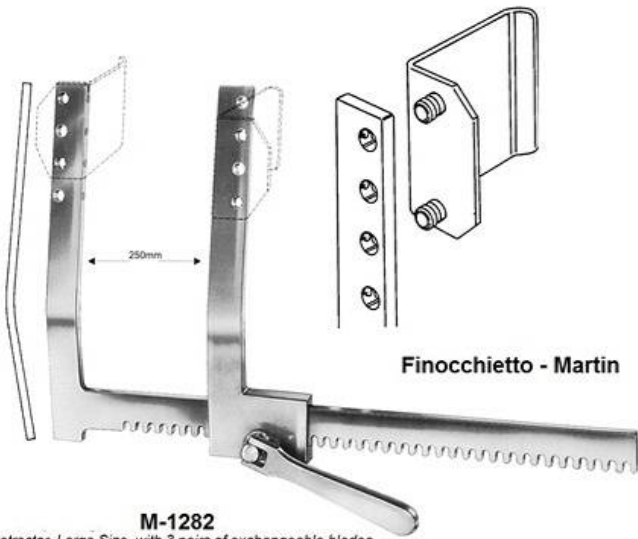

**Burford**  
(for adults)

**Finocchietto (Modified)**

M-1270  $\frac{a \quad b \quad c \quad d}{14mm \quad 14mm \quad 120mm \quad 110mm}$

**Finocchietto - Baby**

M-1273  $\frac{a \quad b \quad c}{18mm \quad 20mm \quad 75mm}$

**Haight**

M-1271  $\frac{a \quad b \quad c}{30mm \quad 30mm \quad 90mm}$

**Finocchietto**

	a	b	c
M-1274	40mm	40mm	165mm
M-1275	45mm	65mm	200mm
M-1276	70mm	65mm	250mm

**Tuffier**

M-1272  $\frac{a \quad b \quad c}{50mm \quad 45mm \quad 165mm}$

# RIB SPREADERS

**Finocchietto - Martin**

**M-1282**

Retractor, Large Size, with 3 pairs of exchangeable blades

**M-1283**

Retractor, Large Size Only

Complementary Exchangeable Blades

**Cooley for newborns**