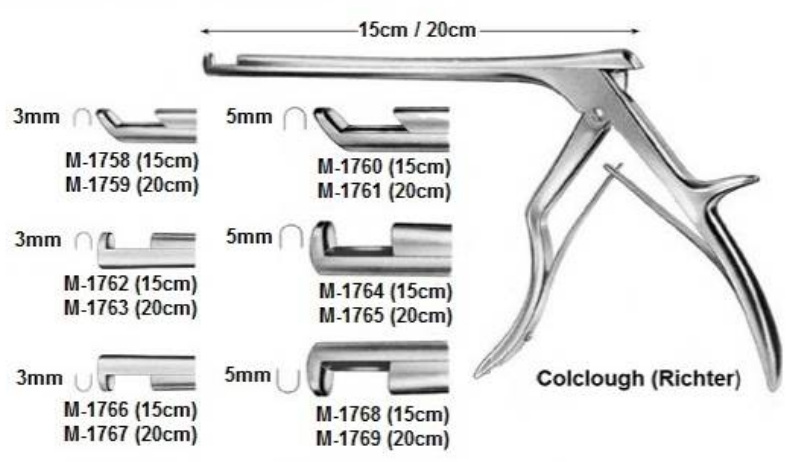

PUNCHES & RONGEURS

	Cutting	Upward	Downward	40° Forward
1mm		M-1770.1	M-1773.1	M-1776.1
2mm		M-1770	M-1773	M-1776
3mm		M-1771	M-1774	M-1777
4mm		M-1771.1	M-1774.1	M-1777.1
5mm		M-1772	M-1775	M-1778