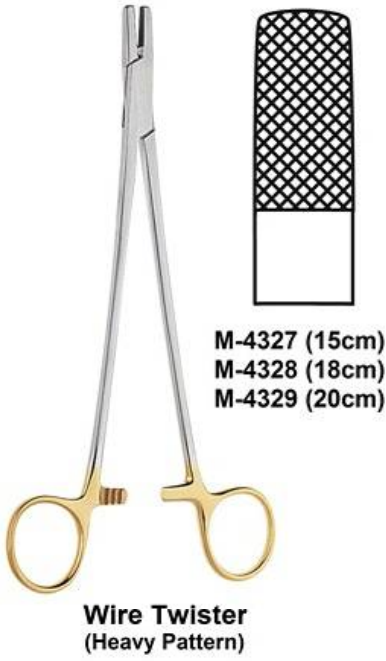

**Hibbs Bone Chip Packer**  
(25.5cms)

**V-Blade Meniscotome**  
(Curved)  
 M-4318 (17cms)  
 M-4319 (21cms)

**Mini V-Blade Meniscotome**  
(Curved)  
 M-4320 (20cms)

M-4321  
(Curved Left)

M-4322  
(Curved Right)

M-4323  
(Straight, Chisel Type)

**Smillie Meniscotome**  
(17cms)

M-4324  
(Curved, 25cms)

M-4325  
(Straight, 38cms)

**Spinal File (Rasp)**

**JPS Bone File**  
 M-4326  
 (23cms)

**Sharp**  
M-4348 (14cm)  
M-4349 (16cm)  
M-4350 (20.5cm)  
M-4351 (24cm)