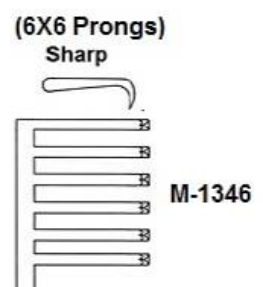

RIB SPREADERS

M-1282

Retractor, Large Size, with 3 pairs of exchangeable blades

M-1283

Retractor, Large Size Only

M-1287

a	b	c
12mm	17mm	75mm

M-1288	a	b	c
M-1289	16mm	30mm	105mm
	21mm	44mm	150mm

M-1290	a	b	c
	37mm	49mm	200mm

RETRACTORS

Adson
M-1344 to M-1347
(26.5 cm)