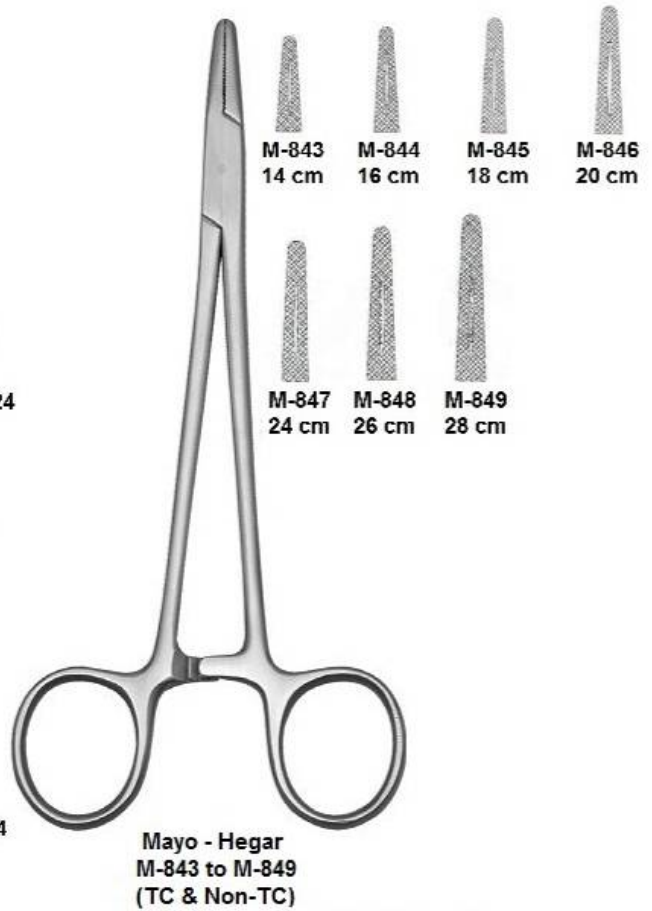

# NEEDLE HOLDERS

M-821 M-822

Castroviejo (TC & Non-TC)  
M-820 (13cm)

Arruga (TC & Non-TC)  
M-821 to M-822  
(16cm)

M-823 M-824

Castroviejo  
M-823 to M-824  
(14 cm)

M-843 14 cm M-844 16 cm M-845 18 cm M-846 20 cm  
M-847 24 cm M-848 26 cm M-849 28 cm

Mayo - Hegar  
M-843 to M-849  
(TC & Non-TC)

M-843B (14cm)  
M-844B (16cm)  
M-845B (18cm)  
M-846B (20cm)  
M-847B (24cm)  
M-848B (26cm)

M-839.1 (13cm)  
M-839.2 (15cm)  
M-839.3 (18cm)  
M-839.4 (21cm)  
M-839.5 (23cm)  
M-839.6 (25cm)  
M-839.7 (30cm)

**REGULAR**  
M-843R (14cm) M-844R (16cm) M-845R (18cm)  
M-846R (20cm) M-847R (24cm) M-848R (26cm)

Bozeman Angled Needle Holders  
(TC & Non-TC)

DeBakey Needle Holder  
(TC & Non-TC)

Ryder Needle Holder  
(Regular & Mini)  
(TC & Non-TC)