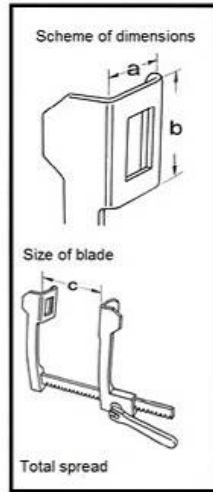

# RIB SPREADERS

**Finocchietto - Martin**

**M-1282**

Retractor, Large Size, with 3 pairs of exchangeable blades

**M-1283**

Retractor, Large Size Only

Complementary Exchangeable Blades

**Cooley for newborns**

**M-1287**

a	b	c
12mm	17mm	75mm

**Cooley paediatric size**

M-1288	a	b	c
M-1289	16mm	30mm	105mm
	21mm	44mm	150mm

**Cooley for adults**

M-1290	a	b	c
	37mm	49mm	200mm