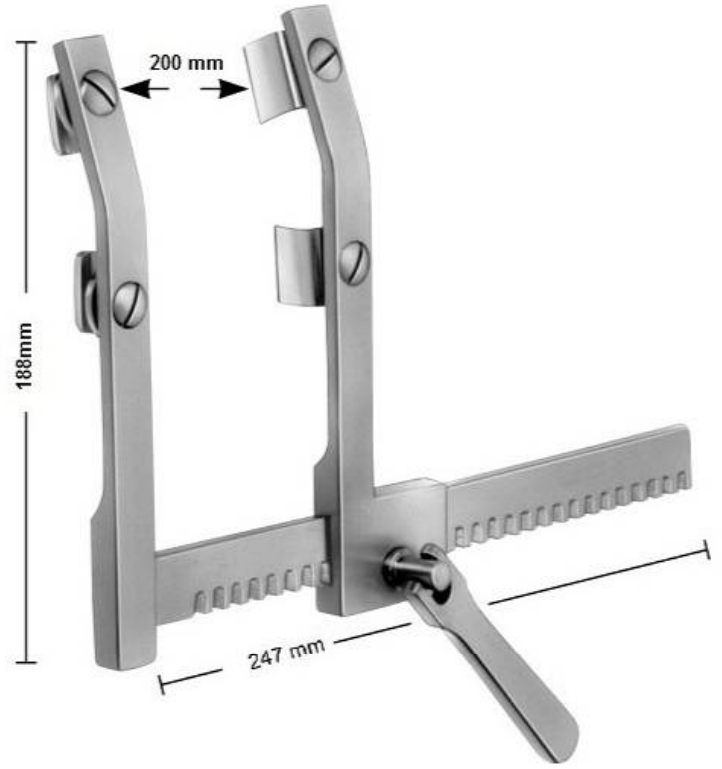

STERNOTOMY RETRACTORS

M-4386
MORSE STERNOTOMY SPREADER
(For Adults)
(Double Blades, Each Blade 19X19mm)

BONE CURETTES