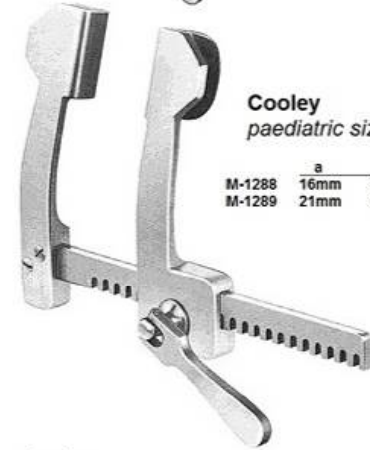

**Haight**

M-1271  $\frac{a \quad b \quad c}{30mm \quad 30mm \quad 90mm}$

**Finocchietto**

	a	b	c
M-1274	40mm	40mm	165mm
M-1275	45mm	65mm	200mm
M-1276	70mm	65mm	250mm

**Tuffier**

M-1272  $\frac{a \quad b \quad c}{50mm \quad 45mm \quad 165mm}$

# RIB SPREADERS

**Finocchietto - Martin**

**M-1282**

Retractor, Large Size, with 3 pairs of exchangeable blades

**M-1283**

Retractor, Large Size Only

Complementary Exchangeable Blades

**Cooley for newborns**

**M-1287**

a	b	c
12mm	17mm	75mm

**Cooley paediatric size**

M-1288	a	b	c
M-1289	16mm	30mm	105mm
	21mm	44mm	150mm

**Cooley for adults**

M-1290	a	b	c
	37mm	49mm	200mm