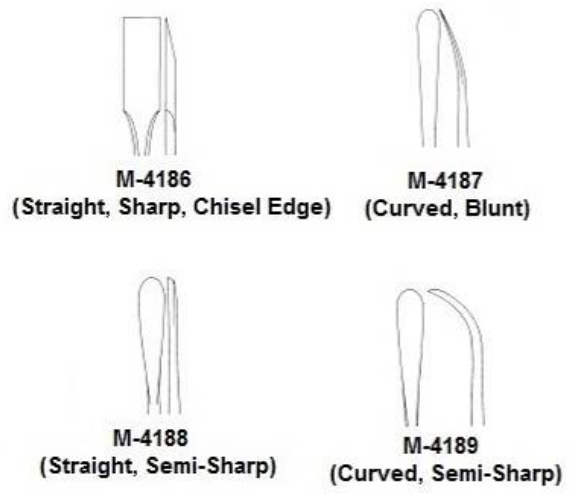

**Hibbs Gouge  
(23cms)**

- M-4178 (6mm)
- M-4179 (8mm)
- M-4180 (11mm)
- M-4181 (16mm)

**Capener Lamina Gouge  
(23cms)  
Cranked Shaft**

**Cobb (Dowson-Yuhl)  
Spinal Gouge  
(28cms)**

**Adson Periosteal Elevator  
(17.5cms)**

# ELEVATORS

**Joseph Periosteal Elevator**  
M-4190  
(18cms)  
(Semi-Sharp, 6.5mm Wide Blade)

**Foerner Knife Elevator**  
M-4191  
(16cm, 5mm Curved Tip)

**Lempert Periosteal Elevator**  
M-4192  
(19cms)