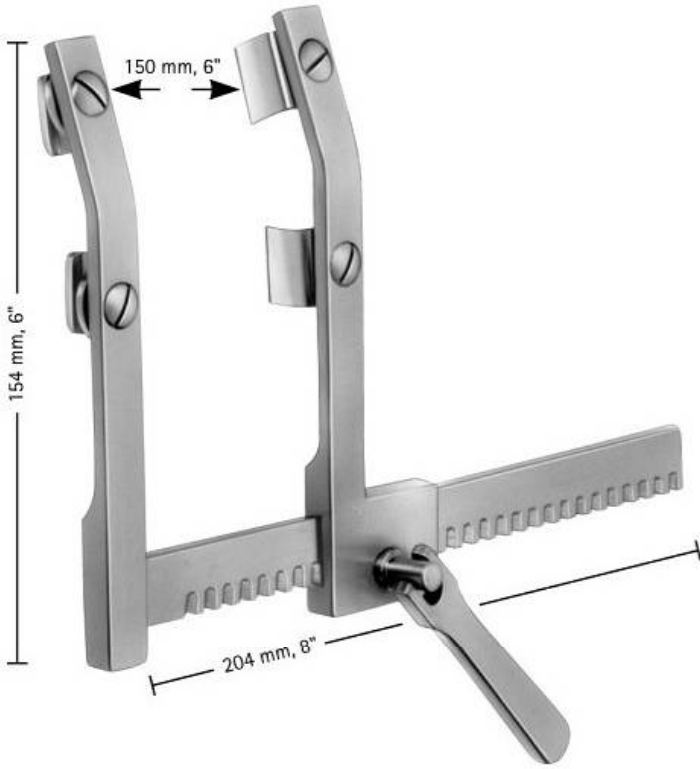

STERNOTOMY RETRACTORS

M-4385
MORSE STERNOTOMY SPREADER
(For Children)
(Double Blades, Each Blade 12X20mm)

BONE CURETTES