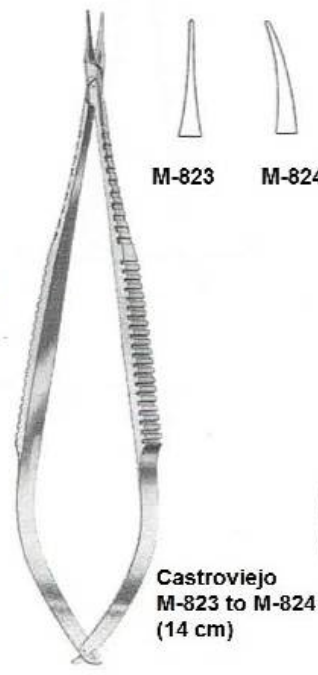

# ARTERY FORCEPS

# NEEDLE HOLDERS

M-821 M-822

Castroviejo (TC & Non-TC)  
M-820 (13cm)

Arruga (TC & Non-TC)  
M-821 to M-822  
(16cm)

M-823 M-824

Castroviejo  
M-823 to M-824  
(14 cm)

M-843 14 cm M-844 16 cm M-845 18 cm M-846 20 cm  
M-847 24 cm M-848 26 cm M-849 28 cm