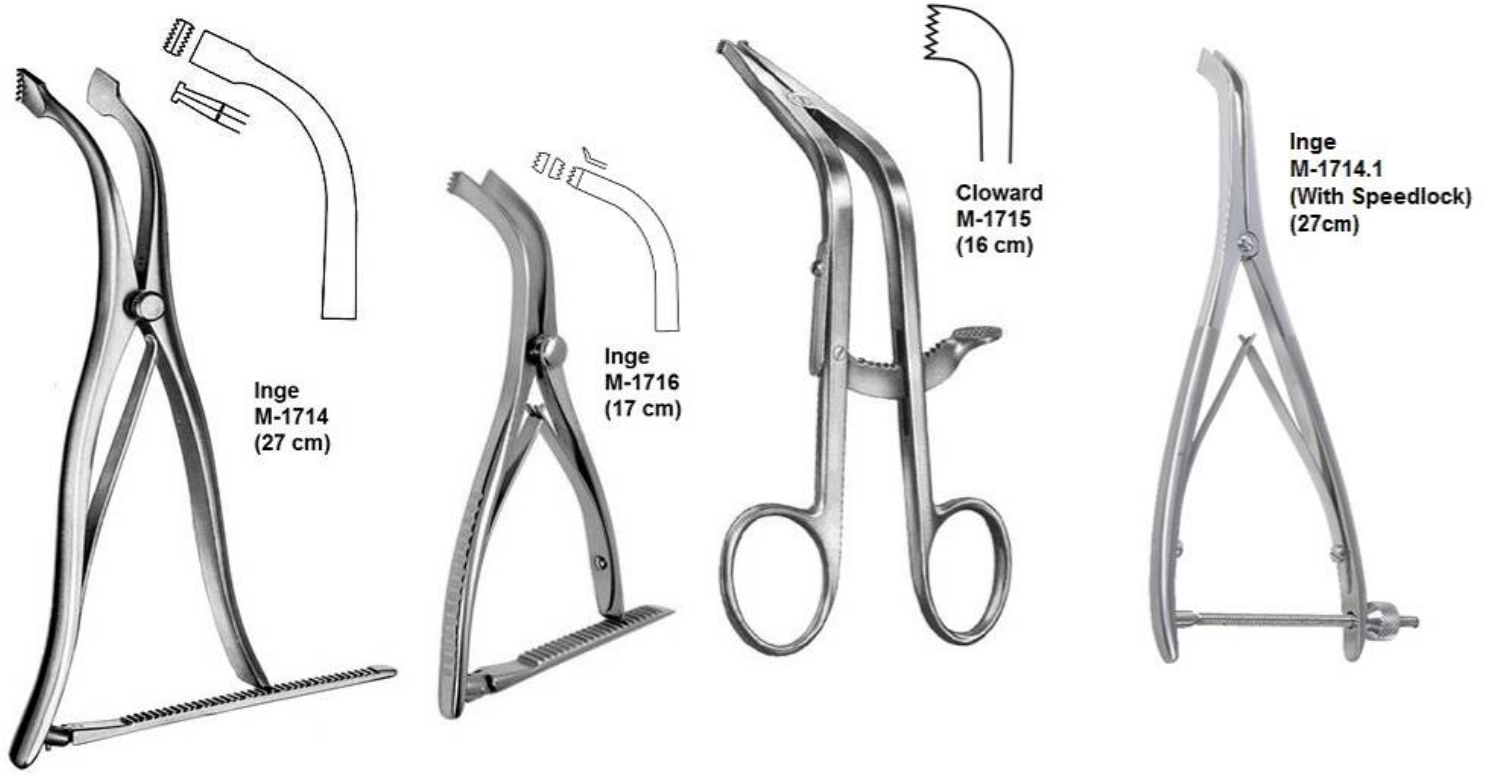

LAMINA SPREADERS