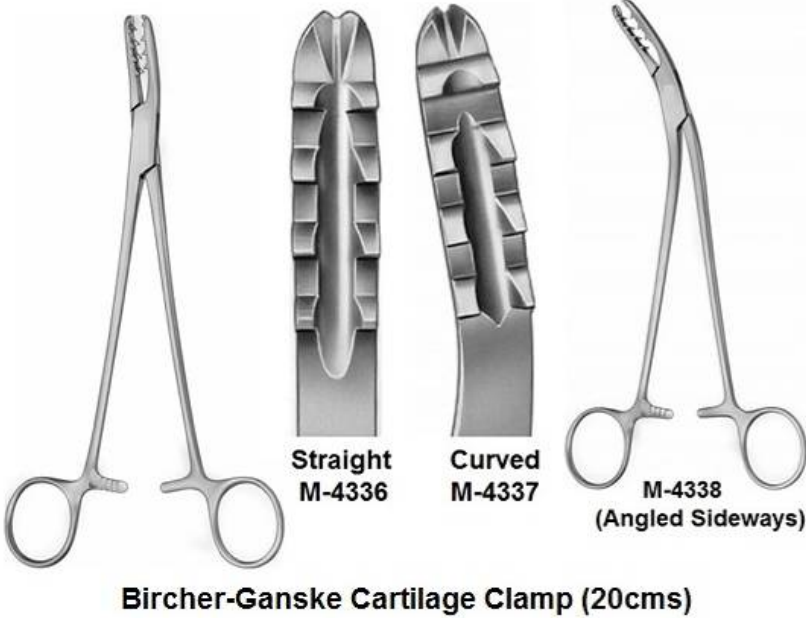

**Hibbs Bone Chip Packer**  
(25.5cms)

**V-Blade Meniscotome**  
(Curved)  
 M-4318 (17cms)  
 M-4319 (21cms)

**Mini V-Blade Meniscotome**  
(Curved)  
 M-4320 (20cms)

M-4321  
(Curved Left)

M-4322  
(Curved Right)

M-4323  
(Straight, Chisel Type)

**Smillie Meniscotome**  
(17cms)

M-4324  
(Curved, 25cms)

M-4325  
(Straight, 38cms)

**Spinal File (Rasp)**

**JPS Bone File**  
 M-4326  
 (23cms)

**Sharp**  
M-4348 (14cm)  
M-4349 (16cm)  
M-4350 (20.5cm)  
M-4351 (24cm)